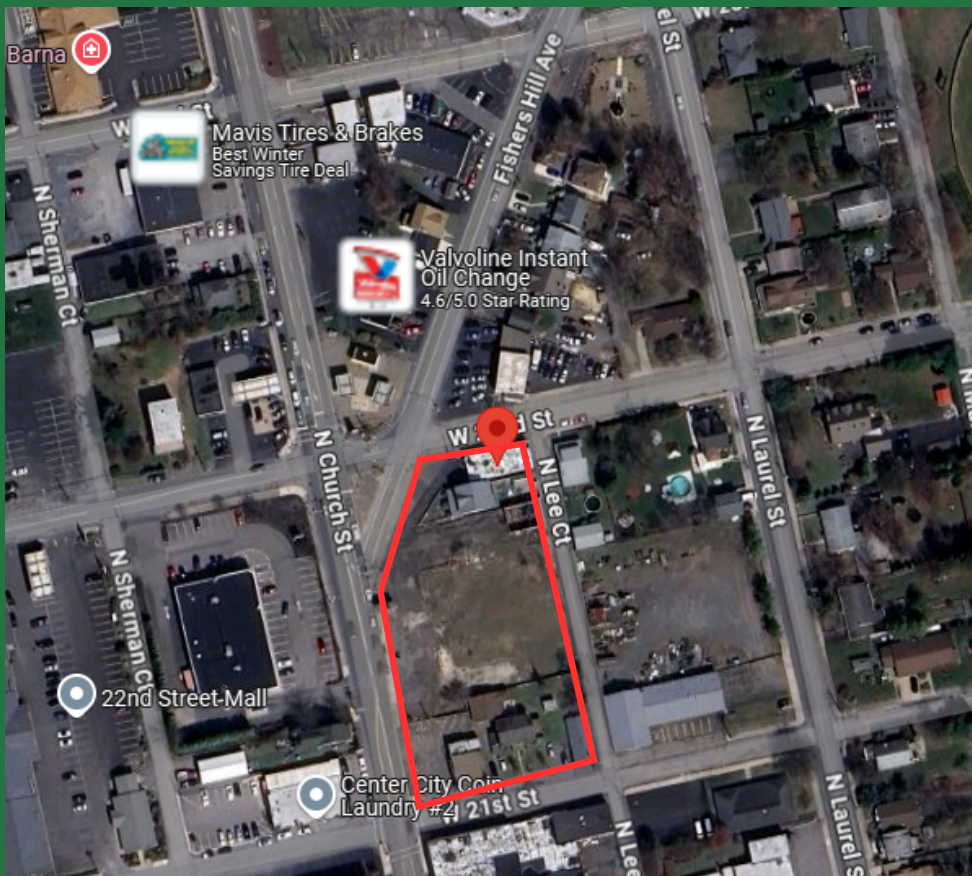

HANNA

FREDERICK COMMERCIAL

1017 - 1019 N Church Street, Luzerne County PA, 18202

Great Location - 5 point lighted intersection and a high traffic count. National business neighbors. Route 309 is a State highway.